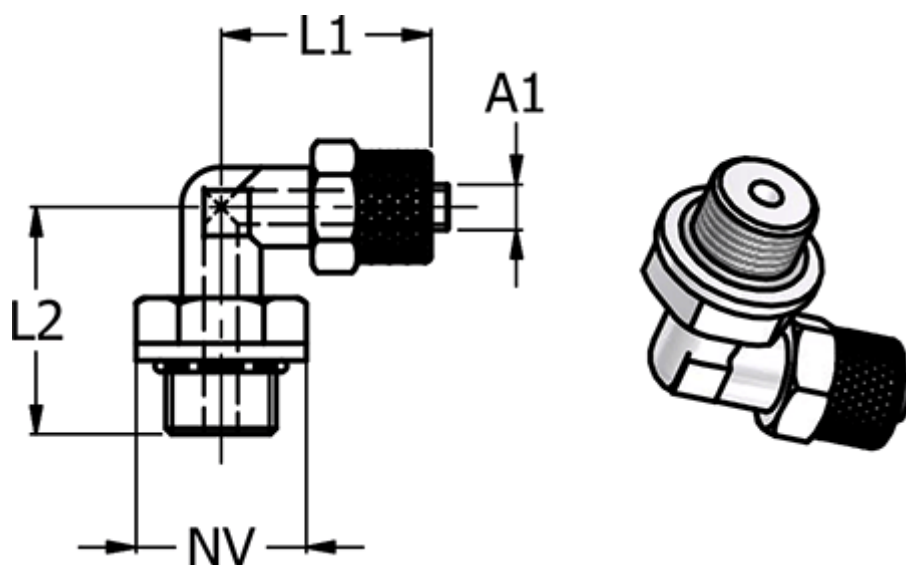

Article number: 586135148V

Description: Push-on fitting 13.514-8V, metal Ø8/6-G 1/4"  
Vinkel

## Measures

Hose diameter A1	= 8/6
L1	= 22
L2	= 24
NV	= 12
Thread A2	= G 1/4"